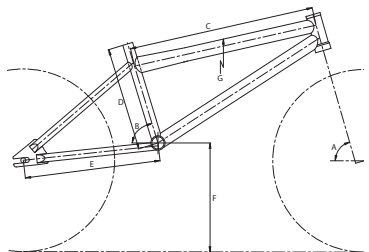

FRAME GEOMETRY

freeagentbmx.com